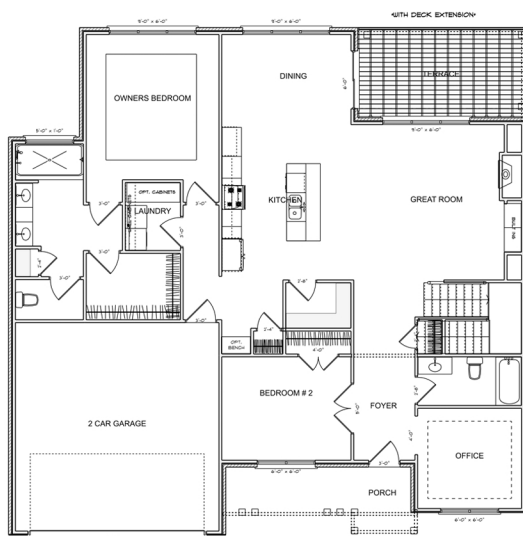

# PALMETTO II

**MASTER ON MAIN**  
 3021 sq. ft. • 4 bedroom • 3 bath

**MAIN FLOOR**

**2ND FLOOR**

- Craftsman style home designed for today's lifestyle.
- Owner's Suite on the main level featuring a spa like bathroom with spacious tile shower, double sink vanity with granite top and walk in closet.
- Chef's Kitchen offers a large island, premium soft close cabinetry, stainless steel appliances, granite tops and walk in pantry.
- Second bedroom / office on the main level with full bathroom offers a range of potential uses.
- Plenty of space upstairs with two bedrooms, one bathroom, and open loft space.
- Spend quiet evenings relaxing on the screened porch or the open deck grilling.