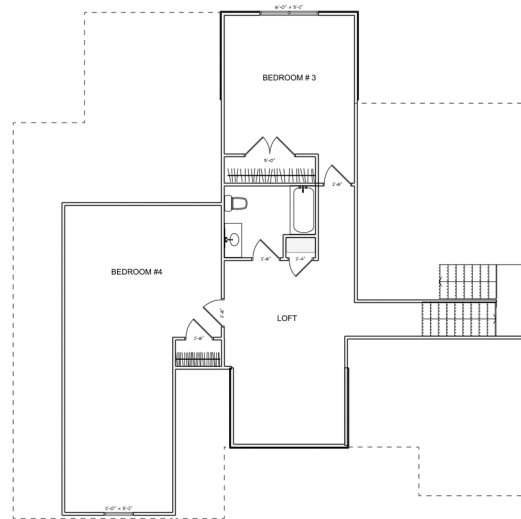

# PALMETTO II

**MASTER ON MAIN**  
 3021 sq. ft. • 4 bedroom • 3 bath

**MAIN FLOOR**

**2ND FLOOR**

- Craftsman style home designed for today's lifestyle.
- Owner's Suite on the main level featuring a spa like bathroom with spacious tile shower, double sink vanity with granite top and walk in closet.
- Chef's Kitchen offers a large island, premium soft close cabinetry, stainless steel appliances, granite tops and walk in pantry.
- Second bedroom / office on the main level with full bathroom offers a range of potential uses.
- Plenty of space upstairs with two bedrooms, one bathroom, and open loft space.
- Spend quiet evenings relaxing on the screened porch or the open deck grilling.