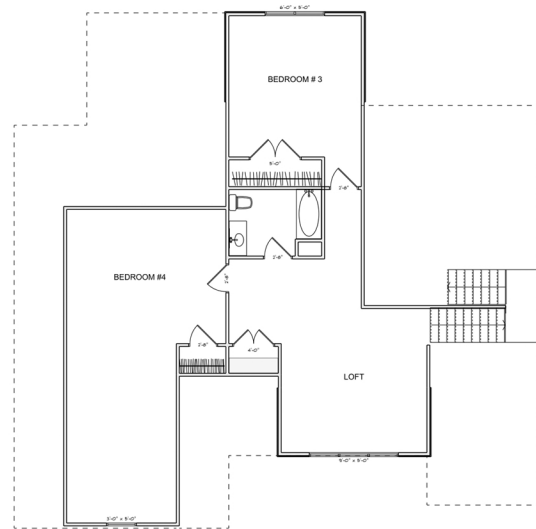

PALMETTO

MASTER ON MAIN
 3070 sq. ft. • 4 bedroom • 3 bath

MAIN FLOOR

2ND FLOOR

- Craftsman style home designed for today's lifestyle.
- Owner's Suite on the main level featuring a spa like bathroom with spacious tile shower, double sink vanity with granite top and walk in closet.
- Chef's Kitchen offers a large island, premium soft close cabinetry, stainless steel appliances, granite tops and walk in pantry.
- Second bedroom / office on the main level with full bathroom offers a range of potential uses.
- Plenty of space upstairs with two bedrooms, one bathroom, and open loft space.
- Spend quiet evenings relaxing on the screened porch or the open deck grilling.