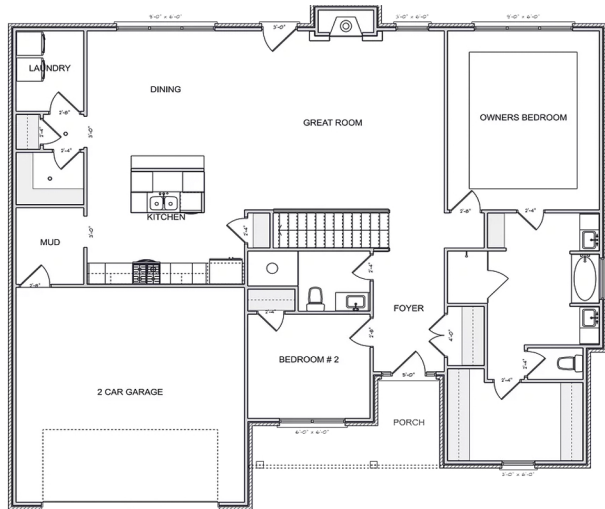

EMILY

OWNER'S SUITE ON MAIN
2882 Sq. Ft. • 4 Bed/3.5 Bath

MAIN FLOOR

2ND FLOOR

- Charming front porch, all brick home located in Hardin Valley. Close to everything but feels so secluded.
- Spend time relaxing in the Great Room with a cozy stone fireplace and cathedral ceilings.
- Samsung appliances, granite countertops, and designer tile accent the kitchen.
- Main level Owner's Suite boasts a tray ceiling, 9' wide window, luxurious bath with soaker tub, separate glass enclosed shower, his and her vanities, and a walk-in closet.
- A guest bedroom and another full bath with walk-in shower on the main floor offers a range of potential uses.
- 2 additional bedrooms, 1 bath with double sink vanity, and a bonus room are located upstairs for kids, guests, or flex space.