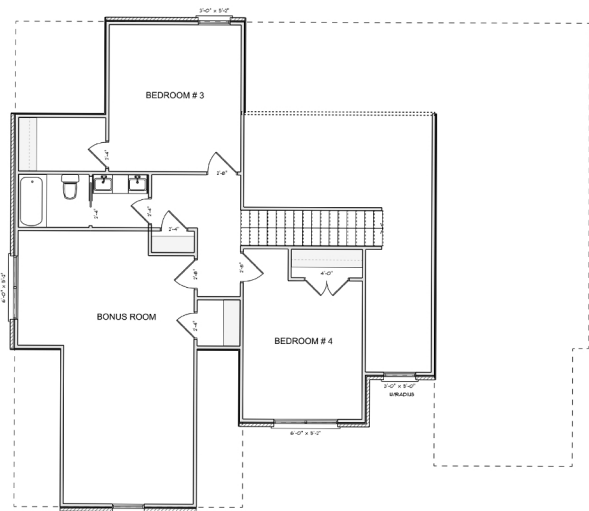

EMILY

OWNER'S SUITE ON MAIN
2882 Sq. Ft. • 4 Bed/3.5 Bath

MAIN FLOOR

2ND FLOOR

- Charming front porch, all brick home located in Hardin Valley. Close to everything but feels so secluded.
- Spend time relaxing in the Great Room with a cozy stone fireplace and cathedral ceilings.
- Samsung appliances, granite countertops, and designer tile accent the kitchen.
- Main level Owner's Suite boasts a tray ceiling, 9' wide window, luxurious bath with soaker tub, separate glass enclosed shower, his and her vanities, and a walk-in closet.
- A guest bedroom and another full bath with walk-in shower on the main floor offers a range of potential uses.
- 2 additional bedrooms, 1 bath with double sink vanity, and a bonus room are located upstairs for kids, guests, or flex space.