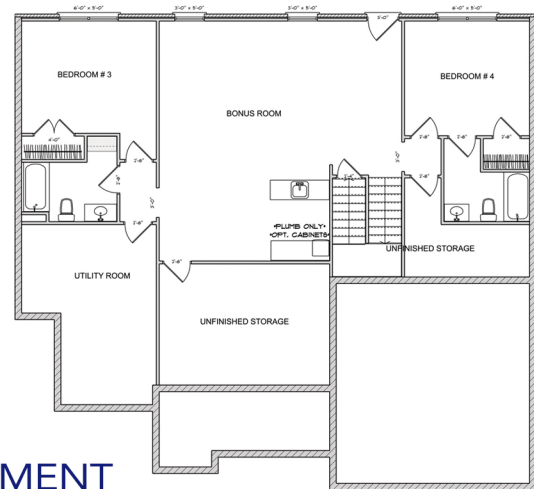

# CAROLINA

**BASEMENT RANCH**  
2970 sq. ft. • 4 bedroom • 4 bath

**MAIN FLOOR**

**BASEMENT**

- Luxurious Craftsman Ranch home with a finished basement.
- Spacious Owner's Suite with spa like bathroom featuring tile shower, double sink vanity with granite top, and walk-in closet.
- Additional bedroom with a separate bathroom with walk-in shower on the main level.
- Large Great Room with stone fireplace opens to a well-appointed Kitchen.
- Downstairs there is large Bonus Room, two bedrooms each with their own bathroom, and lots of unfinished storage.
- This home is designed to allow aging in place with wider doorways and passageways.