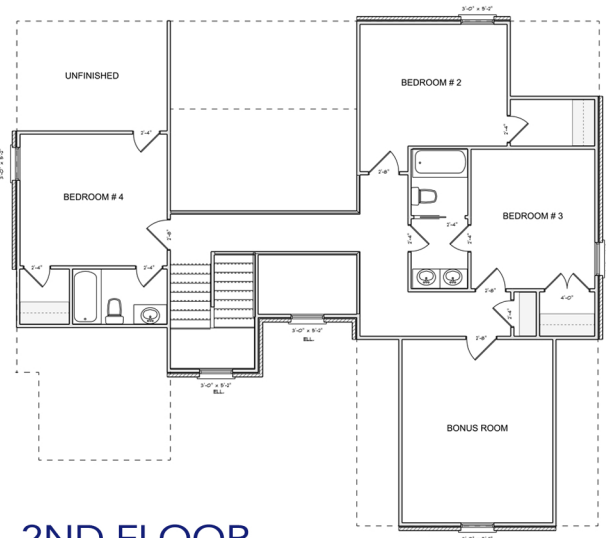

DALE

OWNER'S SUITE ON MAIN
2814 Sq. Ft. • 4 Bed/3.5 Bath

MAIN FLOOR

2ND FLOOR

- Welcome to the home that offers everything you want, in a location simply hard to beat.
- With cathedral ceiling and stone fireplace, the Great Room is warm and inviting for all your gatherings, large or small.
- 9' center island anchors the Kitchen which features Samsung appliances, granite countertops, soft close cabinetry, and a walk-in pantry.
- Owner's Retreat is spacious with a tray ceiling, large glass enclosed shower, and separate soaking tub.
- Upstairs is a guest suite, 2 additional bedrooms sharing a bath with double vanity, a bonus room, and walk-in unfinished storage.