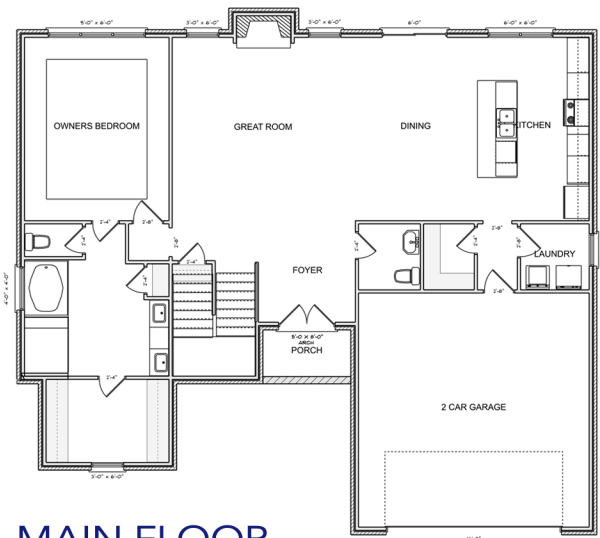

DALE

OWNER'S SUITE ON MAIN
2814 Sq. Ft. • 4 Bed/3.5 Bath

MAIN FLOOR

2ND FLOOR

- Welcome to the home that offers everything you want, in a location simply hard to beat.
- With cathedral ceiling and stone fireplace, the Great Room is warm and inviting for all your gatherings, large or small.
- 9' center island anchors the Kitchen which features Samsung appliances, granite countertops, soft close cabinetry, and a walk-in pantry.
- Owner's Retreat is spacious with a tray ceiling, large glass enclosed shower, and separate soaking tub.
- Upstairs is a guest suite, 2 additional bedrooms sharing a bath with double vanity, a bonus room, and walk-in unfinished storage.