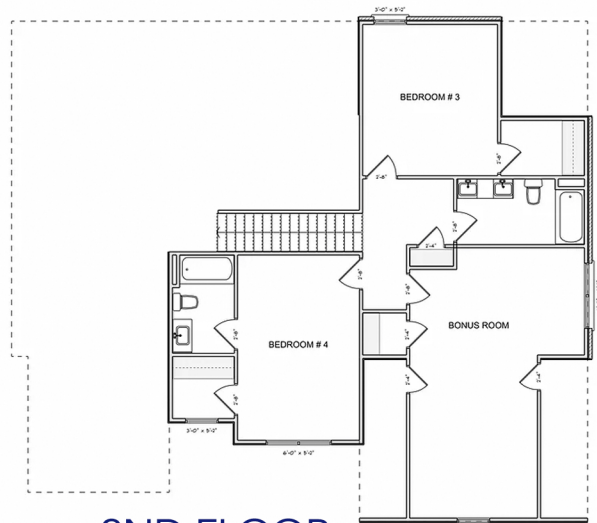

CAMELIA

MASTER ON MAIN
 2659 sq. ft. • 4 bedroom • 4 bath

MAIN FLOOR

2ND FLOOR

- Craftsman style Villa in desirable Hardin Valley.
- Owner's Suite on the main level features a relaxing retreat with a spa like bathroom showcasing a tile shower with glass enclosure, double sink vanity with granite top, and walk in closet.
- 2nd bedroom with its own bathroom on the main level.
- Chef's kitchen with an oversized island, premium cabinetry, granite tops, stainless steel appliances, walk in pantry and eating area for family dinners.
- Upstairs there are two more bedrooms, two bathrooms and a large bonus room.