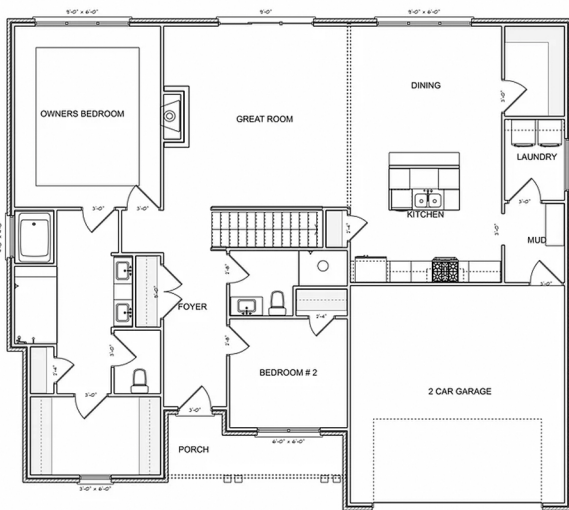

CAMELIA

MASTER ON MAIN
 2659 sq. ft. • 4 bedroom • 4 bath

MAIN FLOOR

2ND FLOOR

- Craftsman style Villa in desirable Hardin Valley.
- Owner's Suite on the main level features a relaxing retreat with a spa like bathroom showcasing a tile shower with glass enclosure, double sink vanity with granite top, and walk in closet.
- 2nd bedroom with its own bathroom on the main level.
- Chef's kitchen with an oversized island, premium cabinetry, granite tops, stainless steel appliances, walk in pantry and eating area for family dinners.
- Upstairs there are two more bedrooms, two bathrooms and a large bonus room.